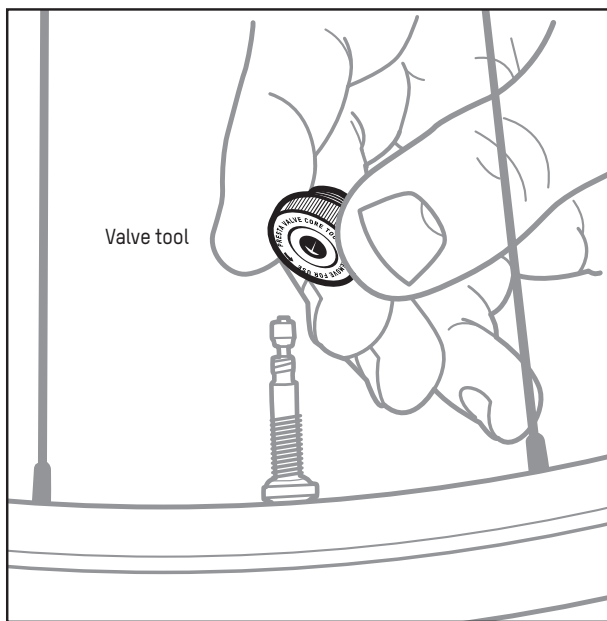

CORE SLIM™

Mini-Pump
Mini-pompe

Part # 7085520

Blackburn 

5550 Scotts Valley Drive, Scotts Valley, Ca 95066
Customer Service: 1-800-456-2355
Blackburndesign.com
Printed in China

**LIFETIME
WARRANTY**