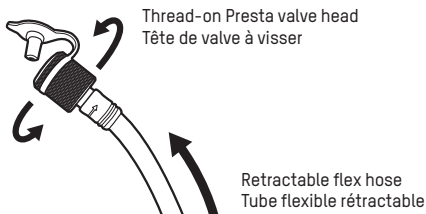

CORE SLIM™

Mini-Pump
Mini-pompe

Part # 7085520

Blackburn 

5550 Scotts Valley Drive, Scotts Valley, Ca 95066
Customer Service: 1-800-456-2355
Blackburndesign.com
Printed in China

**LIFETIME
WARRANTY**