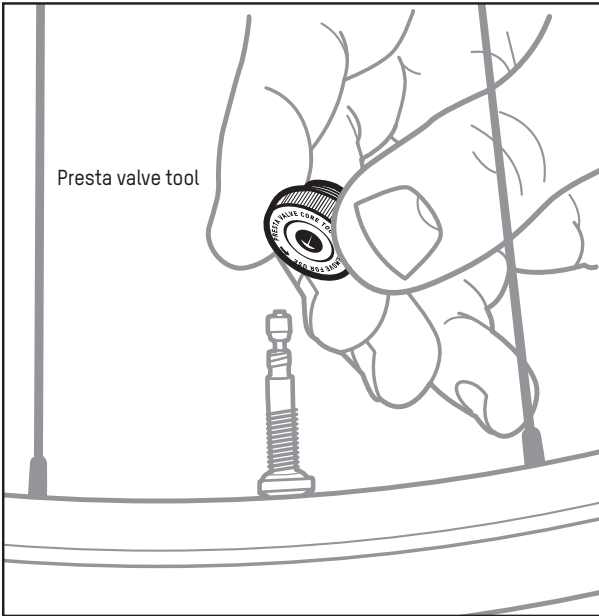

CORE™

Mini-Pump

Part # 7085520

Thread-on Presta valve

Retractable, 6" flexible hose

Presta valve tool

Handy Presta valve tool right in the pump's base

Blackburn 