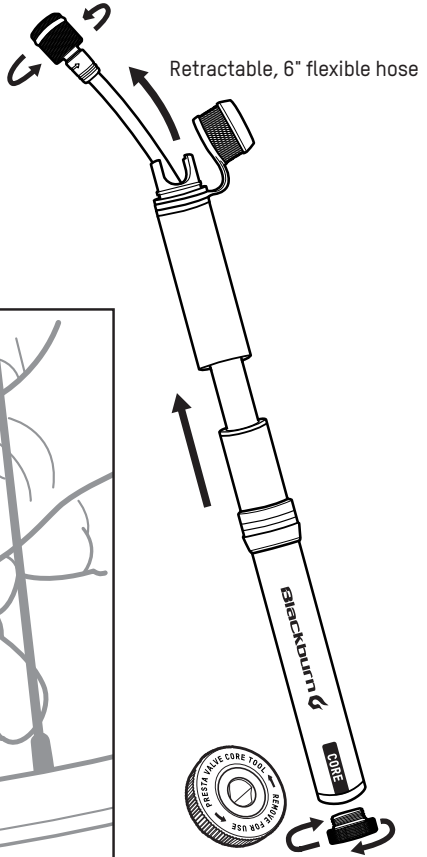

CORE™

Mini-Pump

Part # 7085520

Thread-on Presta valve

Retractable, 6" flexible hose

Presta valve tool

Handy Presta valve tool right in the pump's base

Blackburn 