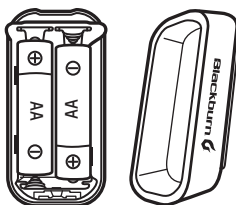

LOCAL COMBO / 75 FRONT™ & 20 REAR™

Lights

Part# 7056224

LOCAL 75 FRONT™

3AA batteries included

LOCAL 20 REAR™

2 AA batteries included

LOCAL 75 FRONT™

FL 1 STANDARD	HIGH	LOW	STROBE
	75 LUMENS	40 LUMENS	40 LUMENS
	25hrs	44hrs	98hrs
FL 1 STANDARD	HIGH	LOW	STROBE
	69.6cd	39.8cd	39.8cd
FL 1 STANDARD	HIGH	LOW	STROBE
	17m	13m	13m

LOCAL 20 REAR™

FL 1 STANDARD	HIGH	FLASH	STROBE
	20 LUMENS	20 LUMENS	20 LUMENS
	40hrs	70hrs	86hrs
FL 1 STANDARD	HIGH	FLASH	STROBE
	3.3cd	3.3cd	3.3cd

FL 1 STANDARD	FL 1 STANDARD
	1m

FL 1 STANDARD	FL 1 STANDARD
	1m

WARNING: Potential choking hazard to children, This light is extremely bright – do not aim directly into eyes. UK ONLY: When used for cycling, this light should be used in conjunction with a British Standard 6102/3 cycle light.