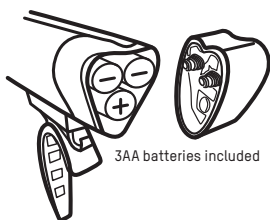

LOCAL COMBO / 75 FRONT™ & 20 REAR™

Lights

Part# 7056224

LOCAL 75 FRONT™

3AA batteries included

LOCAL 20 REAR™

2 AA batteries included

LOCAL 75 FRONT™

FL 1 STANDARD	HIGH	LOW	STROBE
	75 LUMENS	40 LUMENS	40 LUMENS
	25hrs	44hrs	98hrs
FL 1 STANDARD	HIGH	LOW	STROBE
	69.6cd	39.8cd	39.8cd
FL 1 STANDARD	HIGH	LOW	STROBE
	17m	13m	13m

LOCAL 20 REAR™

FL 1 STANDARD	HIGH	FLASH	STROBE
	20 LUMENS	20 LUMENS	20 LUMENS
	40hrs	70hrs	86hrs
FL 1 STANDARD	HIGH	FLASH	STROBE
	3.3cd	3.3cd	3.3cd

FL 1 STANDARD	FL 1 STANDARD
	1m

FL 1 STANDARD	FL 1 STANDARD
	1m

WARNING: Potential choking hazard to children, This light is extremely bright – do not aim directly into eyes. UK ONLY: When used for cycling, this light should be used in conjunction with a British Standard 6102/3 cycle light.