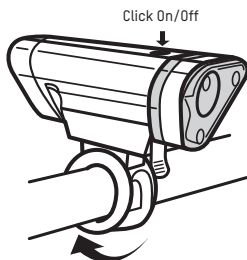

LOCAL COMBO / 75 FRONT™ & 20 REAR™

Lights

Part# 7056224

LOCAL 75 FRONT™

3AA batteries included

LOCAL 20 REAR™

2 AA batteries included

LOCAL 75 FRONT™

FL 1 STANDARD	HIGH	LOW	STROBE
	75 LUMENS	40 LUMENS	40 LUMENS
	25hrs	44hrs	98hrs
FL 1 STANDARD	HIGH	LOW	STROBE
	69.6cd	39.8cd	39.8cd
FL 1 STANDARD	HIGH	LOW	STROBE
	17m	13m	13m

LOCAL 20 REAR™

FL 1 STANDARD	HIGH	FLASH	STROBE
	20 LUMENS	20 LUMENS	20 LUMENS
	40hrs	70hrs	86hrs
FL 1 STANDARD	HIGH	FLASH	STROBE
	3.3cd	3.3cd	3.3cd

FL 1 STANDARD	FL 1 STANDARD
	1m

FL 1 STANDARD	FL 1 STANDARD
	1m

WARNING: Potential choking hazard to children, This light is extremely bright – do not aim directly into eyes. UK ONLY: When used for cycling, this light should be used in conjunction with a British Standard 6102/3 cycle light.

Visit us at blackburndesign.com for product updates.

Blackburn

5550 Scotts Valley Drive, Scotts Valley, Ca 95066

Customer Service: 1-800-456-2355

Blackburndesign.com

Printed in China

LIFETIME WARRANTY