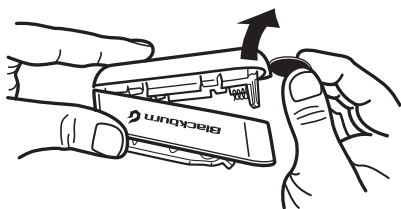

LOCAL 20 REAR™

2 AA batteries included