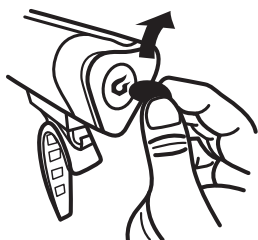

LOCAL COMBO / 75 FRONT™ & 20 REAR™

Lights

Part# 7056224

LOCAL 75 FRONT™

3AA batteries included