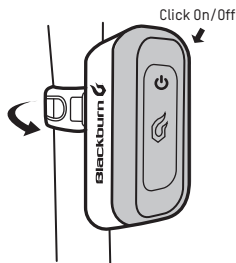

LOCAL COMBO / 75 FRONT™ & 20 REAR™

Lights

Part# 7056224

LOCAL 75 FRONT™

3AA batteries included

LOCAL 20 REAR™

2 AA batteries included

LOCAL 75 FRONT™

FL 1 STANDARD	FL 1 STANDARD
	1m

FL 1 STANDARD	FL 1 STANDARD
	1m

WARNING: Potential choking hazard to children, This light is extremely bright – do not aim directly into eyes. UK ONLY: When used for cycling, this light should be used in conjunction with a British Standard 6102/3 cycle light.