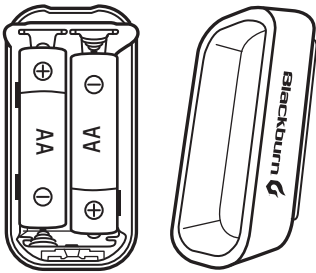

LOCAL 15 REAR™

Light

Part# 7053779

2AA batteries included

FL 1 STANDARD	HIGH	FLASH	STROBE
 15 LUMENS	15 LUMENS	15 LUMENS	15 LUMENS
 48hrs	95hrs	108hrs	108hrs
 2.4cd	2.4cd	2.4cd	2.4cd

FL 1 STANDARD	FL 1 STANDARD
	1m 

⚠ WARNING: Potential choking hazard to children, This light is extremely bright – do not aim directly into eyes.
 UK ONLY: When used for cycling, this light should be used in conjunction with a British Standard 6102/3 cycle light.