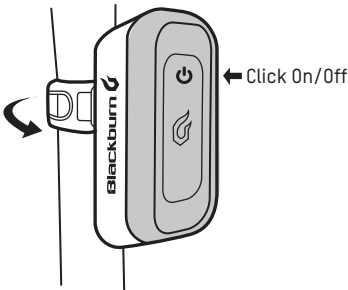

LOCAL 15 REAR™

Light

Part# 7053779

2AA batteries included

FL 1 STANDARD	HIGH	FLASH	STROBE
 15 LUMENS	15 LUMENS	15 LUMENS	15 LUMENS
 48hrs	95hrs	108hrs	108hrs
 2.4cd	2.4cd	2.4cd	2.4cd

FL 1 STANDARD	FL 1 STANDARD
	1m 

⚠ WARNING: Potential choking hazard to children, This light is extremely bright – do not aim directly into eyes.
 UK ONLY: When used for cycling, this light should be used in conjunction with a British Standard 6102/3 cycle light.