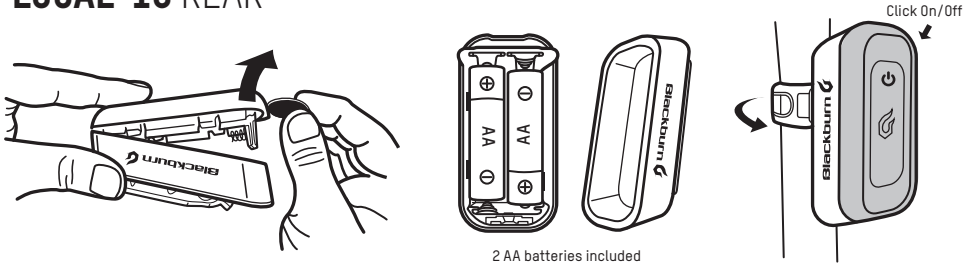

LOCAL COMBO / 75 FRONT™ & 15 REAR™

Lights

Part# 7053787

LOCAL 75 FRONT™

LOCAL 15 REAR™

LOCAL 75 FRONT™

FL 1 STANDARD	HIGH	LOW	STROBE
	75 LUMENS	40 LUMENS	40 LUMENS
	25hrs	44hrs	98hrs
FL 1 STANDARD	HIGH	LOW	STROBE
	69.6cd	39.8cd	39.8cd
FL 1 STANDARD	HIGH	LOW	STROBE
	17m	13m	13m
FL 1 STANDARD	FL 1 STANDARD		
	1m		

LOCAL 15 REAR™

FL 1 STANDARD	HIGH	FLASH	STROBE
	15 LUMENS	15 LUMENS	15 LUMENS
	48hrs	95hrs	108hrs
FL 1 STANDARD	HIGH	FLASH	STROBE
	2.4cd	2.4cd	2.4cd
FL 1 STANDARD	FL 1 STANDARD		
	1m		

⚠ WARNING: Potential choking hazard to children, This light is extremely bright – do not aim directly into eyes. UK ONLY: When used for cycling, this light should be used in conjunction with a British Standard 6102/3 cycle light.