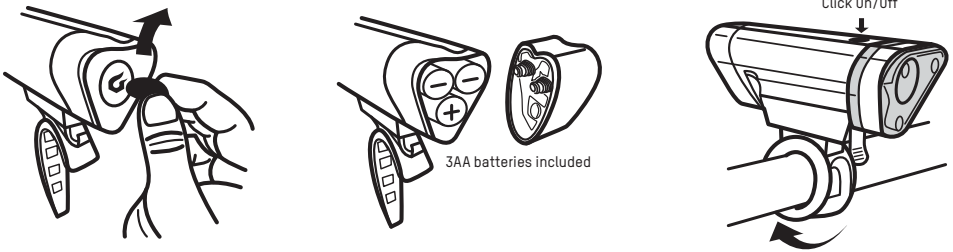

LOCAL COMBO / 75 FRONT™ & 15 REAR™

Lights

Part# 7053787

LOCAL 75 FRONT™