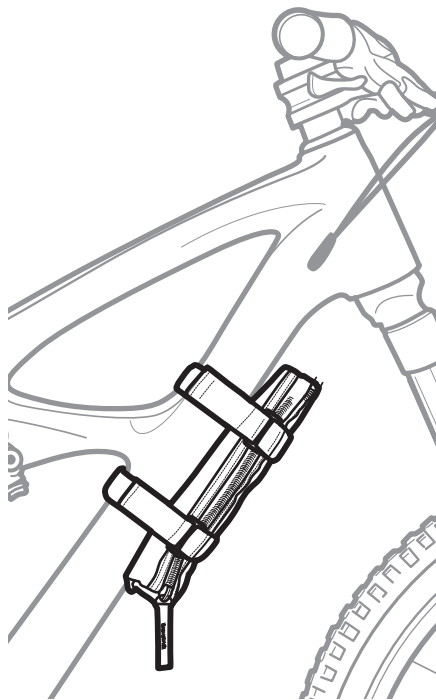

▲ WARNING: ENSURE THAT THE BAG IS PROPERLY SECURED BEFORE EACH RIDE. MAKE SURE STRAPS/BAG DO NOT INTERFERE WITH BIKE CONTROLS, INCLUDING BRAKE CABLES. DO NOT LEAVE VALUABLES UNATTENDED.

Visit us at blackburndesign.com for product updates.

Blackburn

Customer Service: 1-800-456-2355
Blackburndesign.com
Printed in China

**LIFETIME
WARRANTY**