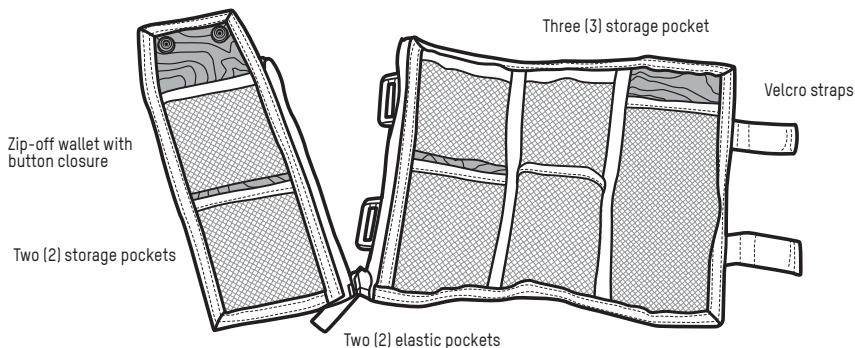

OUTPOST WRAP™

Bag

Part# 7085456

TO MOUNT TO BICYCLE

Pre-load your Outpost Wrap bag with the contents of your choice.

Some suggestions:

- I.D. Card
- Sunscreen
- CO2 cartridge
- Towlettes
- Lip balm
- Credit card
- Keys
- Energy Bar
- Multi-Tool
- Aspirin/First Aid
- Spare Cash
- Spare tube

Once you've carefully chosen your contents, wrap the velcro straps around your frame, pull as snug as possible and attach the velcro. Other mount locations can include your top tube, handle bars and the seat post of a non-dropper seat post. When needed, unzip and detach wallet to carry critical contents with you.