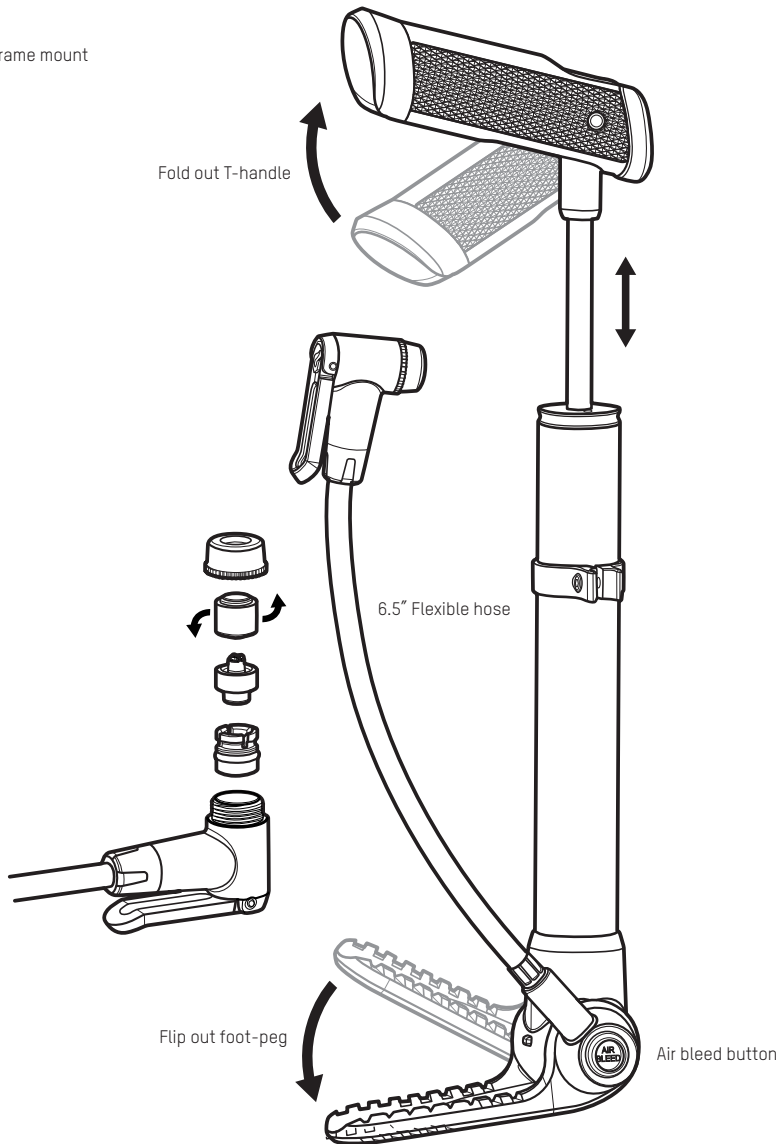

MAMMOTH FLIP™

Mini-Pump

Part # 7085511

Includes frame mount

5550 Scotts Valley Drive, Scotts Valley, Ca 95066
Customer Service: 1-800-456-2355
Blackburndesign.com
Printed in China

**LIFETIME
WARRANTY**