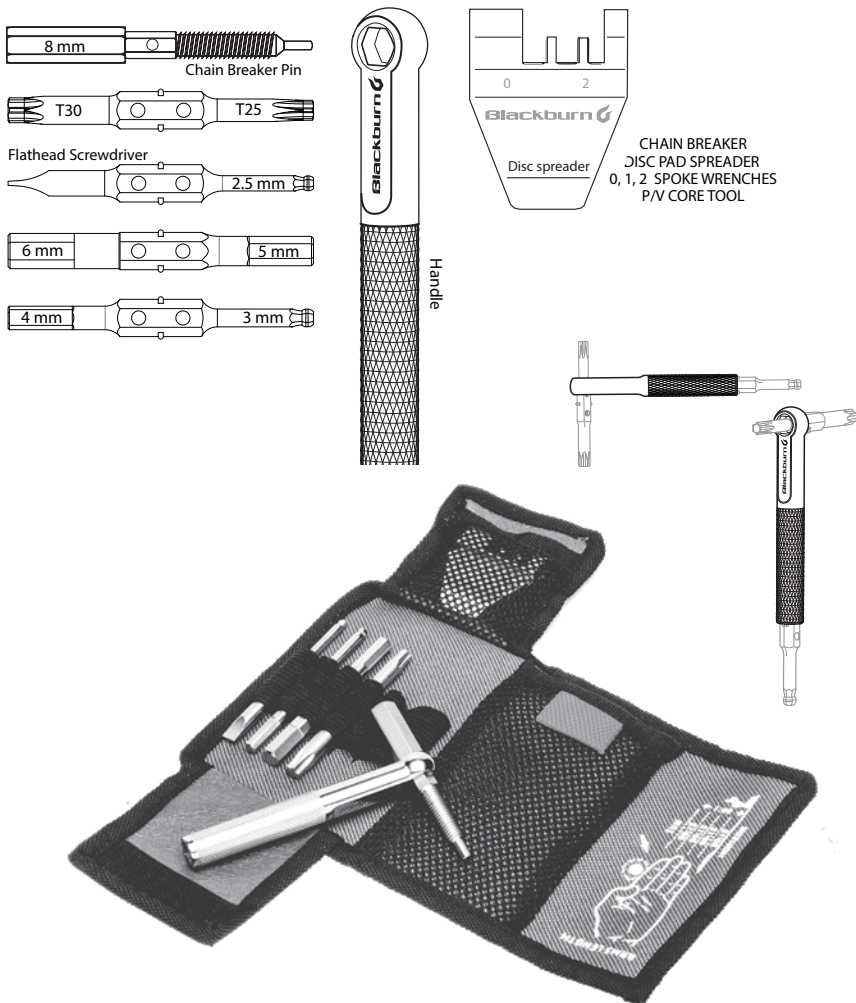

# BIG SWITCH™

## MULTI-TOOL

Part # 7097804

15 FUNCTIONS

Contents: T25, T30 torx bits, 2.5, 3, 4, 5, 6, 8mm allen bits, flathead screwdriver, chain breaker, size 0,1,2 spoke wrenches, disc pad spreader, Presta valve core tool, 1 rubber strap, 1 carrying case.