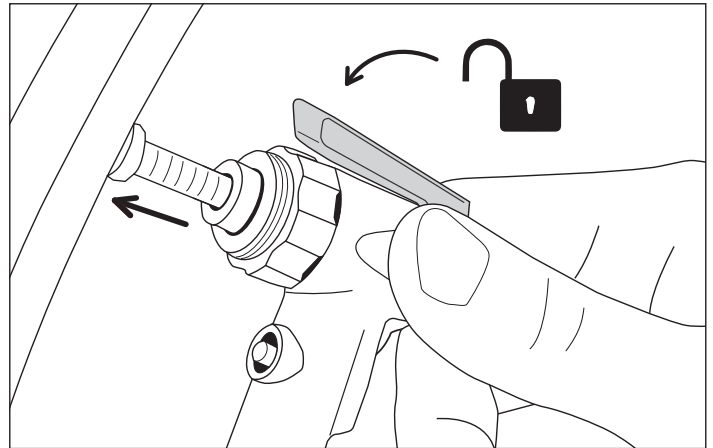

CORE 2 FLOOR PUMP™ PART# 7122408

CORE 3 FLOOR PUMP™ PART# 7122409

Turn cap counterclockwise to remove, select desired valve type. Place valve facing outward, turn cap clockwise to reattach. In unlocked position press pump head onto tire. Flip lever up to lock, then inflate. Push lever down to release.