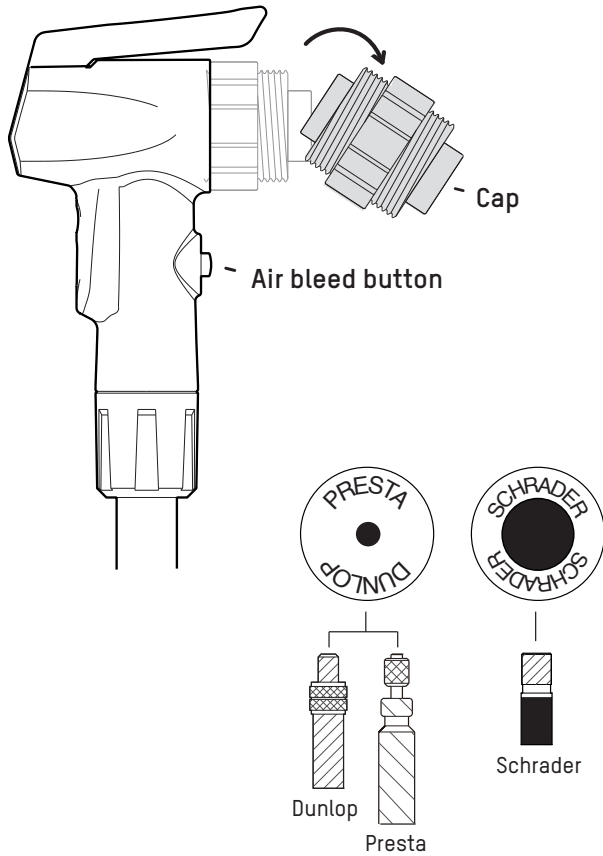

CORE 2 FLOOR PUMP™ PART# 7122408

CORE 3 FLOOR PUMP™ PART# 7122409

Turn cap counterclockwise to remove, select desired valve type. Place valve facing outward, turn cap clockwise to reattach. In unlocked position press pump head onto tire. Flip lever up to lock, then inflate. Push lever down to release.