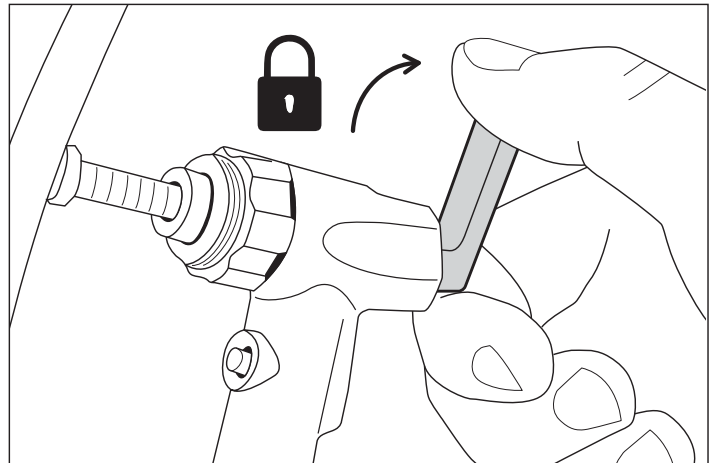

CORE 2 FLOOR PUMP™ PART# 7122408

CORE 3 FLOOR PUMP™ PART# 7122409

Turn cap counterclockwise to remove, select desired valve type. Place valve facing outward, turn cap clockwise to reattach. In unlocked position press pump head onto tire. Flip lever up to lock, then inflate. Push lever down to release.