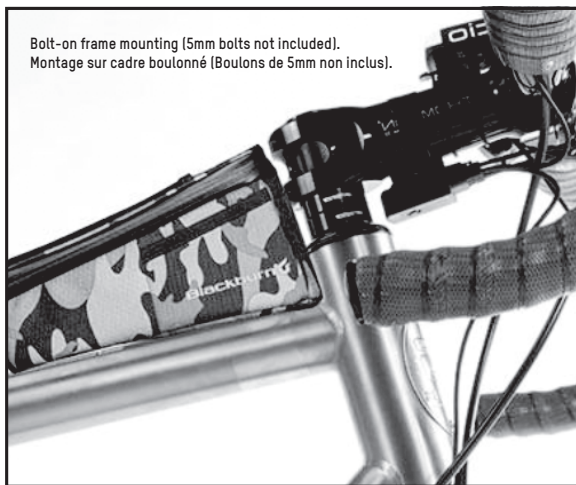

OUTPOST BOLT-ON™

TOP TUBE BAG

Part # 7095550

MOUNT DIRECTLY TO BIKE FRAME TOP TUBE EYELETS
OR VELCRO STRAPS

Bolt-on frame mounting (5mm bolts not included).
Montage sur cadre boulonné (Boulons de 5mm non inclus).