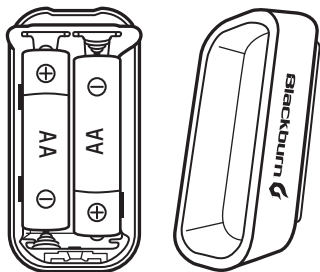

LOCAL 10 REAR™

Light

Part# 7053778

2AA batteries included
2 piles AA comprises
2 AA-Batterien

← Click On/Off
Cliquez sur On / Off
Klicken Sie auf Ein/ Aus

FL 1 STANDARD	HIGH	FLASH
	10 LUMENS	10 LUMENS
FL 1 STANDARD	HIGH	FLASH
	70hrs	140hrs
FL 1 STANDARD	HIGH	FLASH
	1.6cd	1.6cd

FL 1 STANDARD	FL 1 STANDARD
	1m

! **WARNING:** Potential choking hazard to children, This light is extremely bright – do not aim directly into eyes.
UK ONLY: When used for cycling, this light should be used in conjunction with a British Standard 6102/3 cycle light.