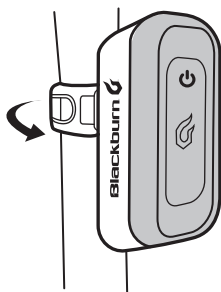

LOCAL 10 REAR™

Light

Part# 7053778

2AA batteries included
2 piles AA comprises
2 AA-Batterien

← Click On/Off
Cliquez sur On / Off
Klicken Sie auf Ein/ Aus

FL 1 STANDARD	HIGH	FLASH
	10 LUMENS	10 LUMENS
FL 1 STANDARD	HIGH	FLASH
	70hrs	140hrs
FL 1 STANDARD	HIGH	FLASH
	1.6cd	1.6cd

FL 1 STANDARD	FL 1 STANDARD
	1m

! **WARNING:** Potential choking hazard to children, This light is extremely bright – do not aim directly into eyes.
UK ONLY: When used for cycling, this light should be used in conjunction with a British Standard 6102/3 cycle light.