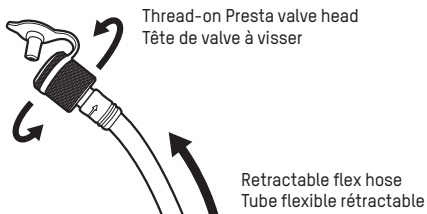

CORE SLIM™

Mini-Pump
Mini-pompe

Part # 7085520

Blackburn 

5550 Scotts Valley Drive, Scotts Valley, Ca 95066
Customer Service: 1-800-456-2355
Blackburndesign.com
Printed in China

**LIFETIME
WARRANTY**