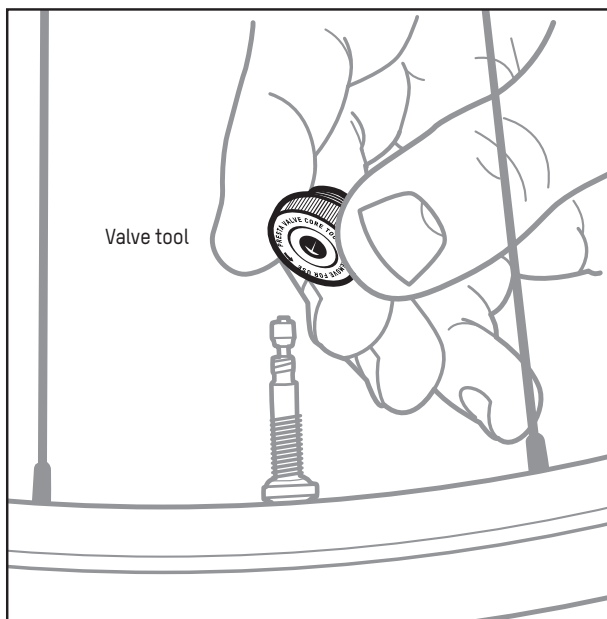

CORE SLIM™

Mini-Pump
Mini-pompe

Part # 7085520

Blackburn 

5550 Scotts Valley Drive, Scotts Valley, Ca 95066
Customer Service: 1-800-456-2355
Blackburndesign.com
Printed in China

**LIFETIME
WARRANTY**