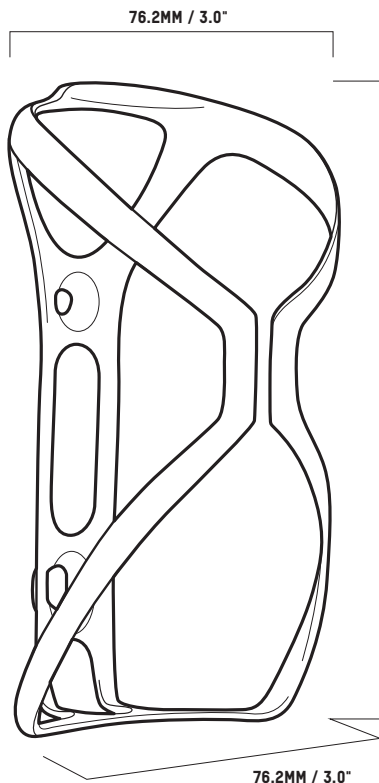

CINCH™

Carbon Fiber Cage

Part # 7068168, 7068169, 7068172, 7068173, 7068170, 7068171, 7068175, 7068174

Use a hex key to attach the cage to the bike.

CAUTION: DO NOT CARRY GLASS CONTAINERS. CHECK MOUNTING HARDWARE FOR TIGHTNESS REGULARLY. FOR BICYCLE USE ONLY.