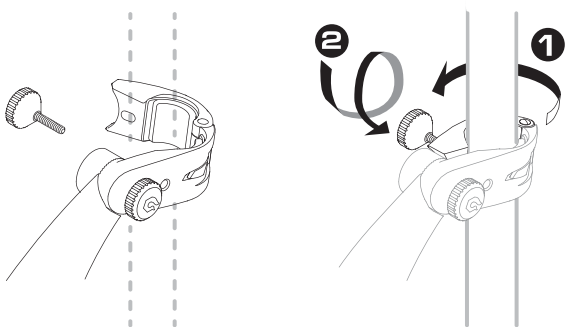

SPLASHBOARD™

Fender Combo

Blackburn

© 2011 Bell Sports, Inc.
Customer Service: 1-800-456-2355
www.blackburndesign.com
Made in China

Part# 2029486