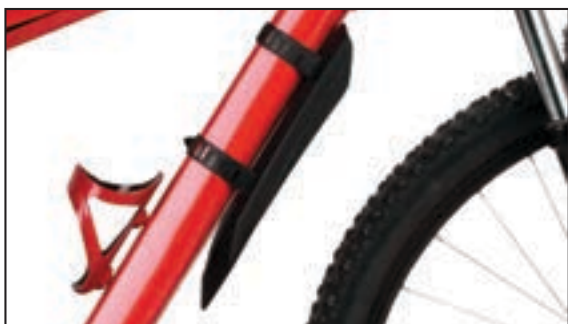

SPLASHBOARD™

Fender Combo

Blackburn

© 2011 Bell Sports, Inc.
Customer Service: 1-800-456-2355
www.blackburndesign.com
Made in China

Part# 2029486